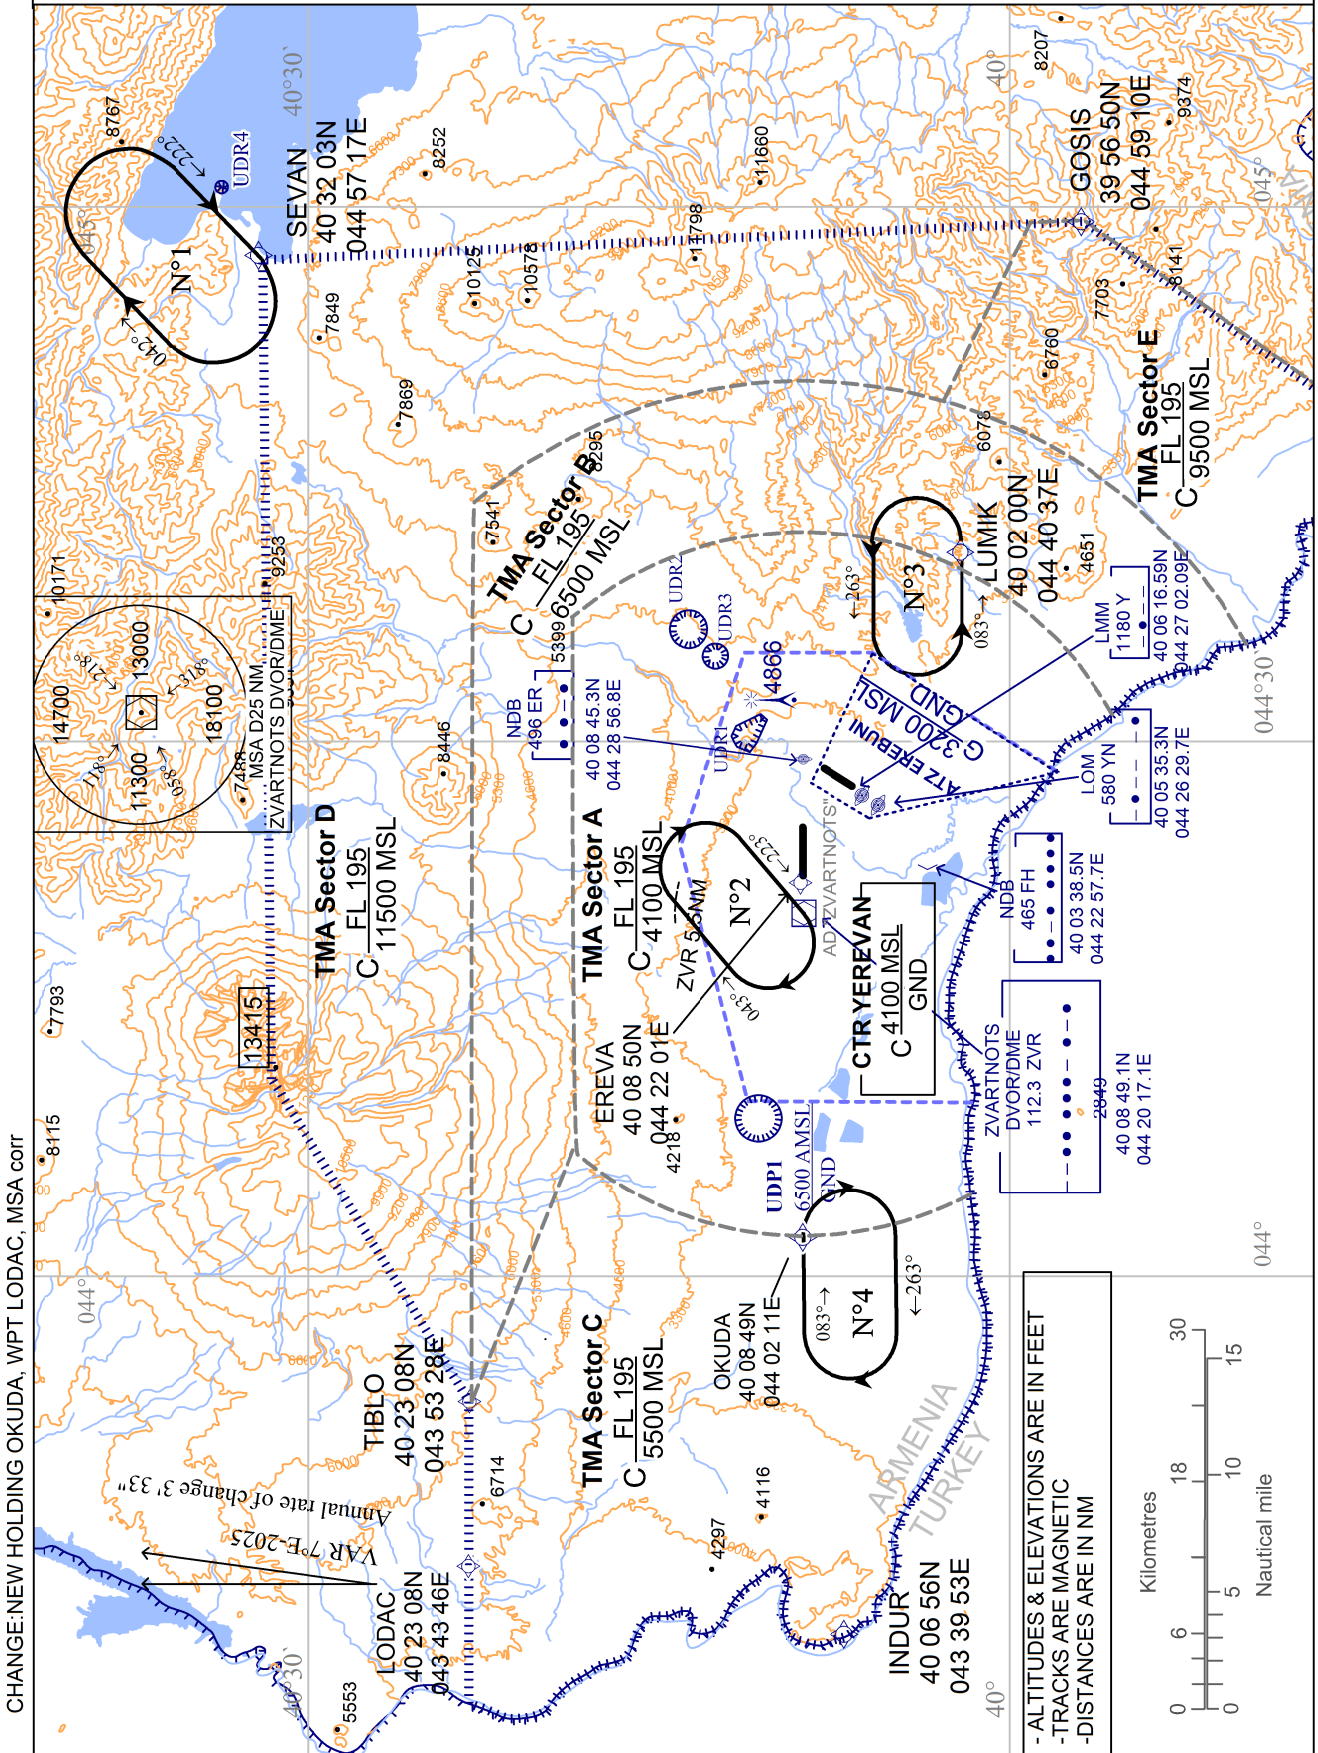

**AREA CHART - ICAO**

ATIS 119.5  
YEREVAN / APP 126.0  
YEREVAN / TOWER 128.0  
YEREVAN / GROUND 119.0  
EREVUNI / BOLOTNY 119.4

**HOLDING PATTERNS**

N1 - FL140 - FL220 SEVAN  
N2 - 7000 - FL140 ZVR  
N3 - 9200 - FL140 LUMIK  
N4 - 7000 - FL140 OKUDA

**YEREVAN TMA**

CHANGE: NEW HOLDING OKUDA, WPT LODAC, MSA CORR

- ALTITUDES & ELEVATIONS ARE IN FEET  
- TRACKS ARE MAGNETIC  
- DISTANCES ARE IN NM